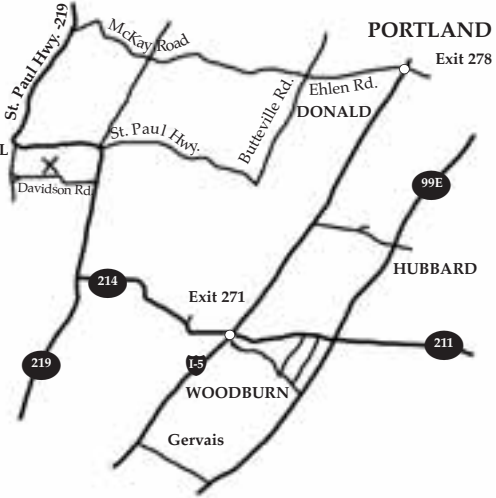

Web site: www.brentanos-treefarm.com

BRENTANO'S TREE FARM LLC

5009 Davidson Rd. NE
St. Paul, OR 97137

NEWBERG

SALEM

WELCOME TO BRENTANO'S TREE FARM!

Welcome to the 2005-2006 season. To let you know who we are, Brentano's Tree Farm LLC is a wholesale nursery started in 1989. We are family owned and operated, located in the heart of the Willamette Valley, between Portland and Salem, Oregon.